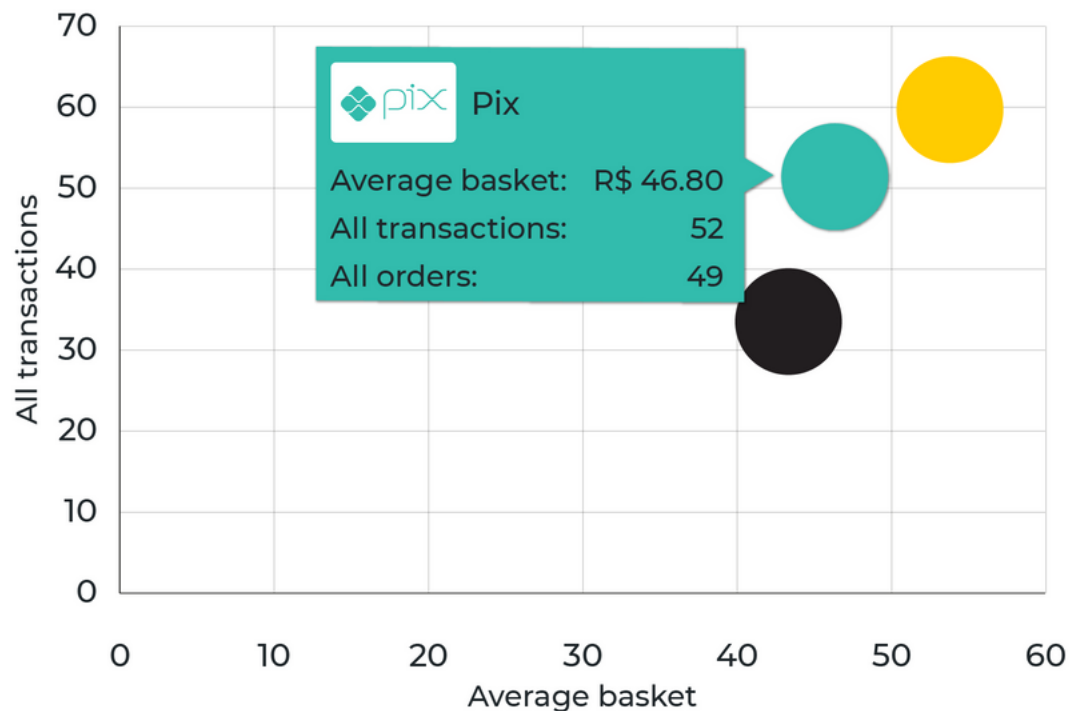

I quickly design a data widget to analyse and boost my performance

Order Search in orders ...

Period : current month

Country : Brazil

	vic.almeida@gma...		R$ 49.00	Captured	D-Local
	nancy.malingra@...		R$		
	selim.petiter@lap...				
	gerardlamothy@...		R		
	gerardlamothy@...		R		

Performance analysis