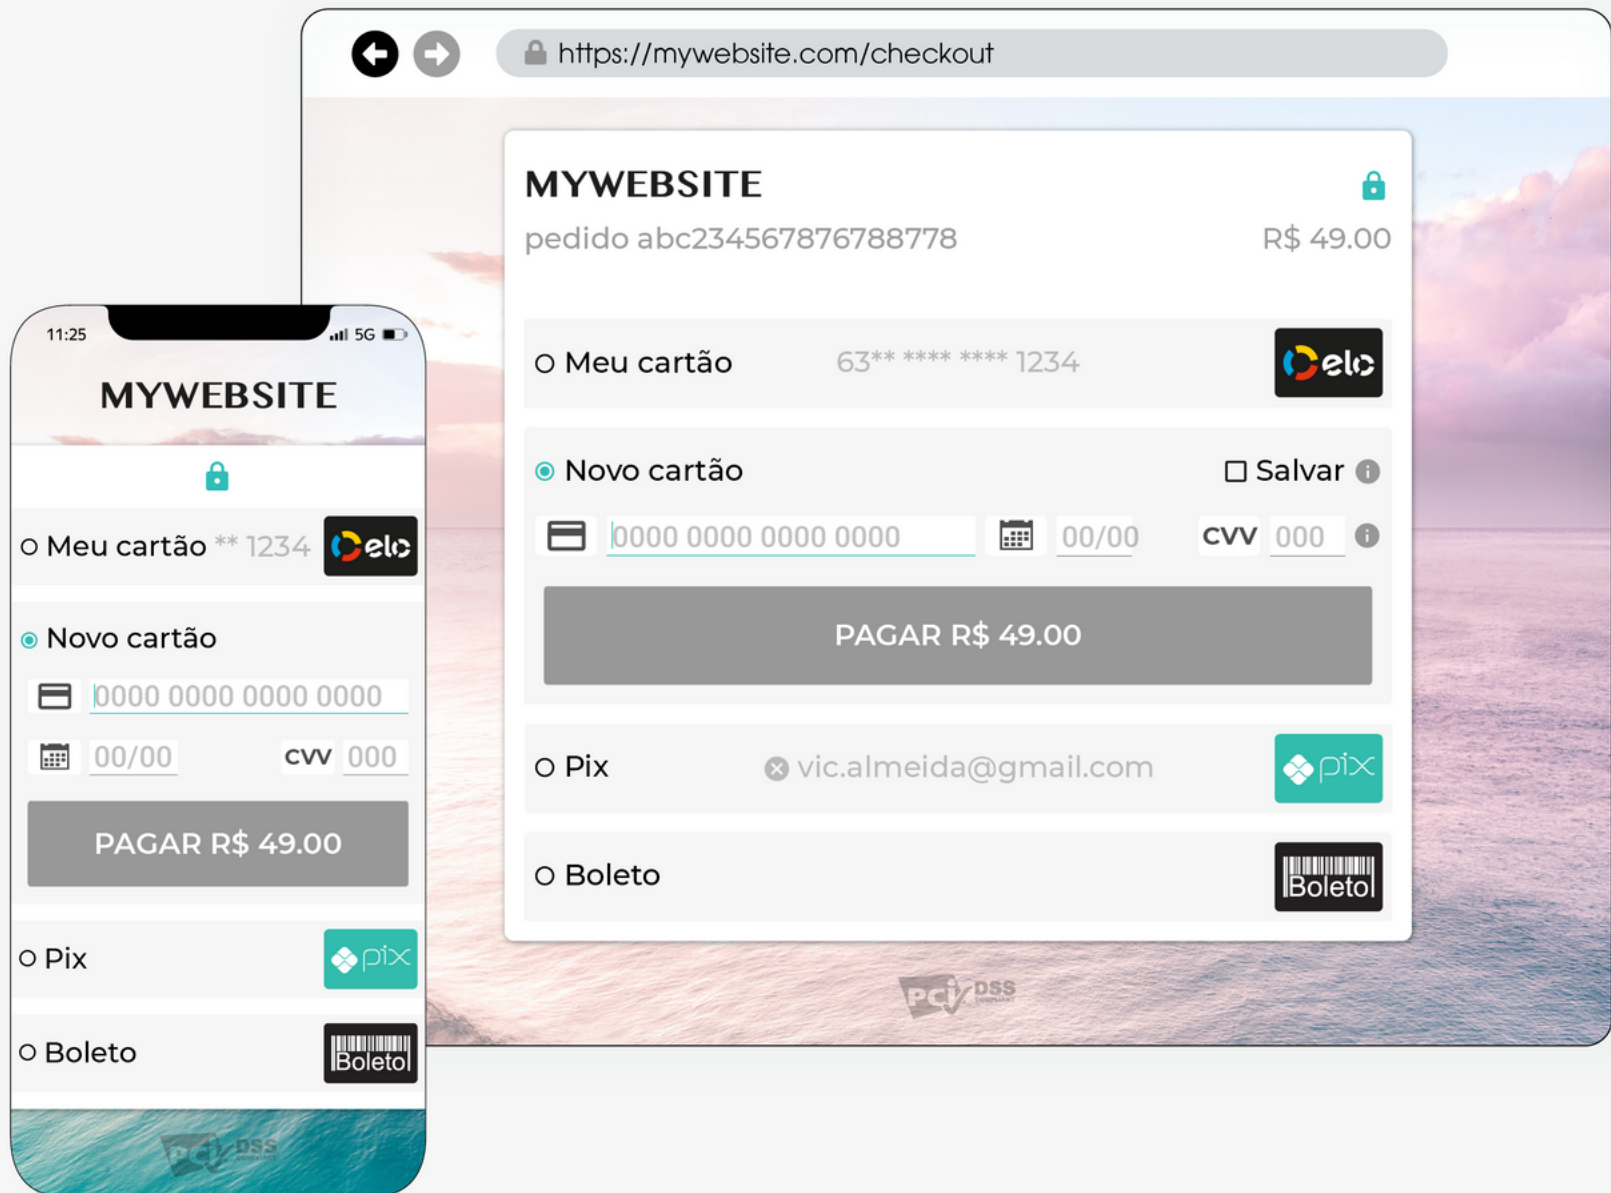

NORBr!

**HELP ME LAUNCH
BRAZIL**

nORBR

#3minsInside

I enable **local** payment methods

SAVE DRAFT

ACTIVATE

Payment methods **instantly** appear on my local checkout pages

I quickly design a data widget to analyse and boost my performance

Order Search in orders ...

Period : current month

Country : Brazil

	vic.almeida@gma...		R\$ 49.00	Captured	D-Local
	nancy.malingra@...		R\$		
	selim.petiter@lap...				
	gerardlamothy@...		R		
	gerardlamothy@...		R		