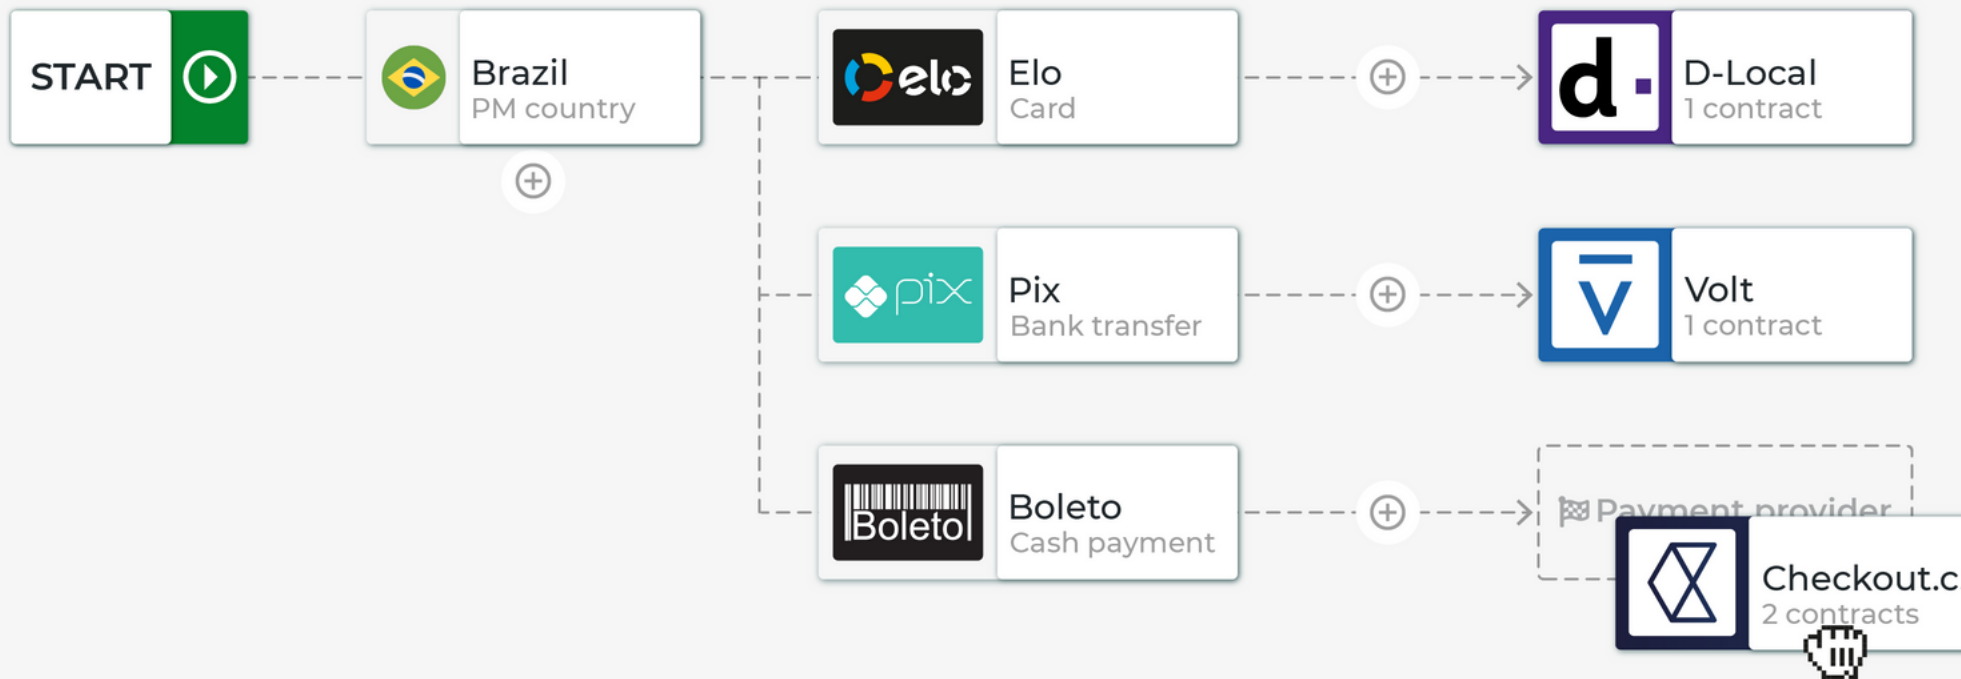

NORBr!

**HELP ME LAUNCH
BRAZIL**

nORBR

#3minsInside

I enable **local** payment methods

SAVE DRAFT

ACTIVATE

Payment methods **instantly** appear on my local checkout pages

I quickly design a data widget to analyse and boost my performance

Order Search in orders ...

Period : current month

Country : Brazil

	vic.almeida@gma...		R\$ 49.00	Captured	D-Local
	nancy.malingra@...		R\$		
	selim.petiter@lap...				
	gerardlamothy@...		R		
	gerardlamothy@...		R		

Performance analysis

CHALLENGE COMPLETED !

Update your payment stack in 3 mins

nORBR

The last payment integration you will ever make *period.*